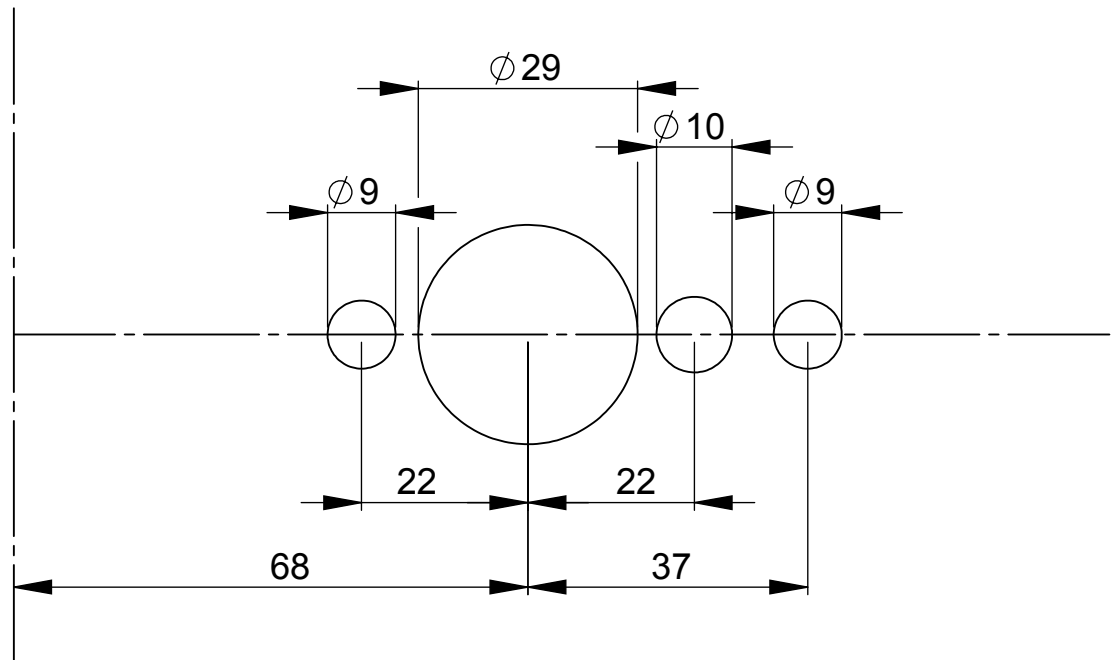

CL boat =
CL propeller

Date	Revision	Initials
Description Drill patern for thruster 80, 95, 115 kgf		Dwg.no. drill patern thruster 80-95-115 kgf
Material:		Weight:
Scale: 1:1	Proj.:	Date: 13-09-2010
Drawn: D.C.	Checked:	Size: A4 Dim. in: mm
Product group: Manoeuvring	Sheet: 1	of: 1